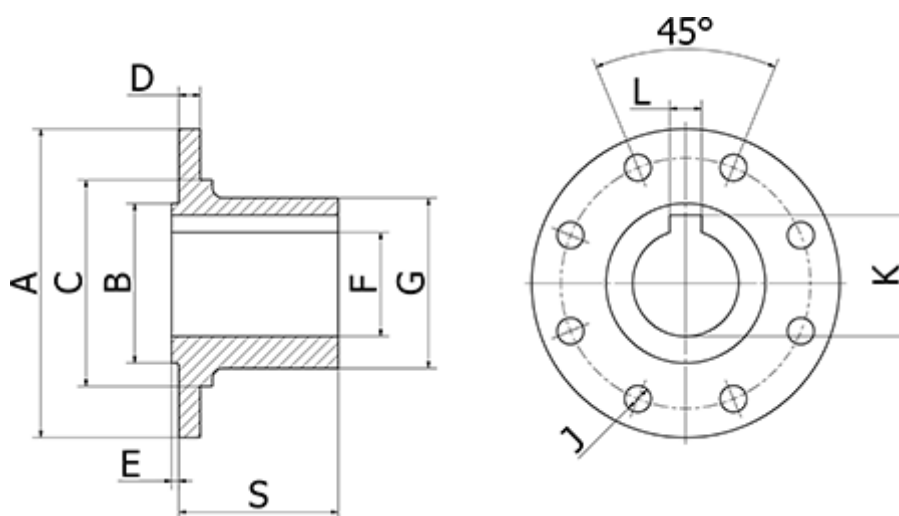

Article number: 0711482401

Description: Elbe Modflange 1.148.240
Ø150 Hole size 55H7

Measures

A = 150	J	= 10
B = 90	K	= 59.3
C = 110.6	L	= 16
D = 10	Number of flange holes	= 8
E = 2.8	S	= 85
F = 55H7		
G = 95		
H = 130		